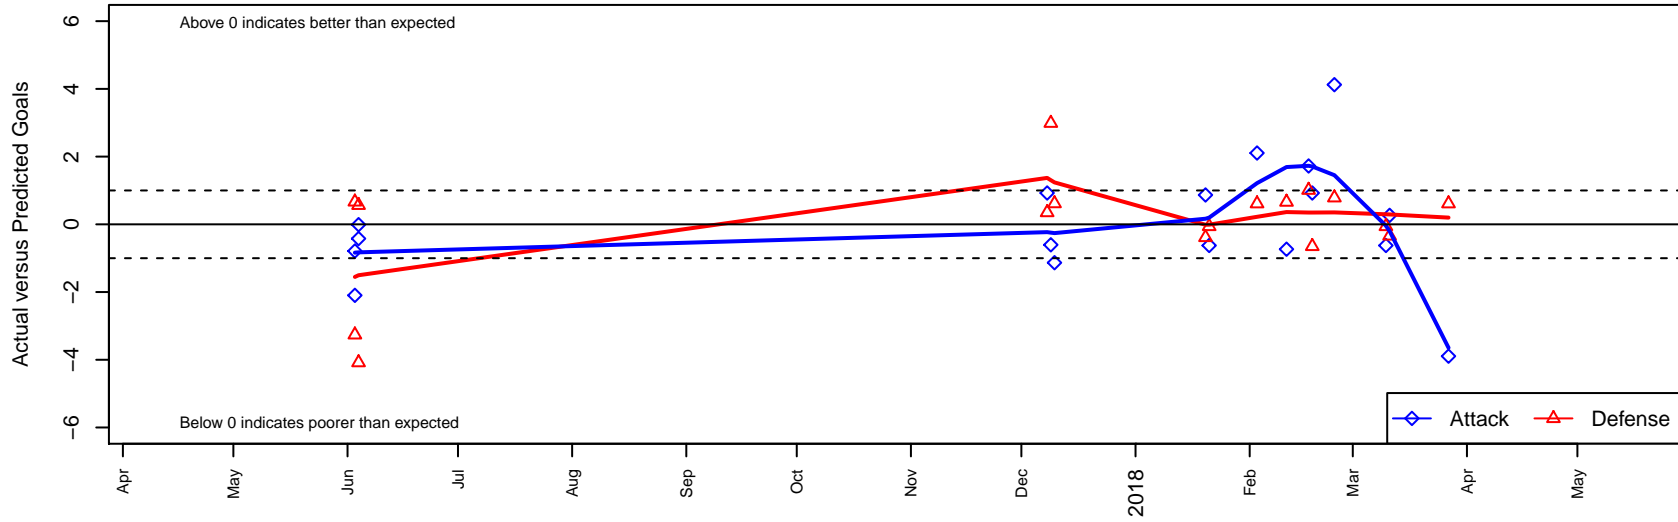

# ETFC Force Black G02

Eugene Timbers FC  
 Eugene, OR  
 G02 total strength=1646  
 attack=20.42 defense=17.25  
 spr league = PTT Win G02 Premier

alt names used:  
 EUGENE TIMBERS FC ETFC 02 G FORCE BI  
 EUGENE TIMBERS FC ETFC 02 G FORCE BI  
 ETFC 02G Force Black

Venues played:  
 2017 Showcase of Champions U16  
 2017 Timbers Winter Showcase 2002 FWRL U  
 2017 PTT Winter G02 Premier

**ETFC Force Black G02**  
 Dots are actual minus expected GF (blue circles) and GA (red triangles).  
 Blue line is smoothed change in attack strength. Red is smoothed change in defense strength.

**attack and defense variance (black dot)  
relative to other teams  
and top 10 in region**

**attack and defense rating  
relative to others at age  
and all opponents in last 13 months**

**Performance relative to 13 month average**